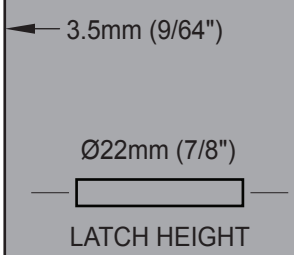

Installation template for Gainsborough Trilock

URBAN SERIES

template

Fit here on door edge

FOLD HERE

URBAN

TRILOCK

DEADBOLT | LOCKSET | PASSAGE SET