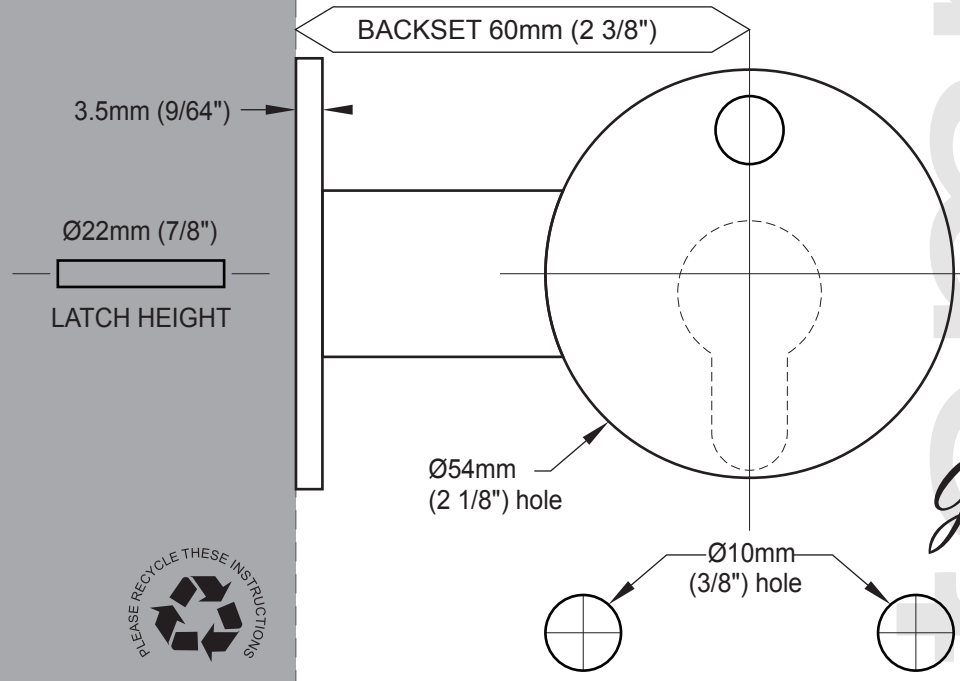

URBAN

TRILOCK
DEADBOLT | LOCKSET | PASSAGE SET

FOLD HERE

Fit here on door edge

template

Installation template for Gainsborough Trilock
URBAN SERIES

Gainsborough
ENTER WITH STYLE™

TEV1DOC01UM1
OCT '17

Installation template for Gainsborough Trilock

URBAN SERIES

template

Fit here on door edge

FOLD HERE

URBAN

TRILOCK

DEADBOLT | LOCKSET | PASSAGE SET