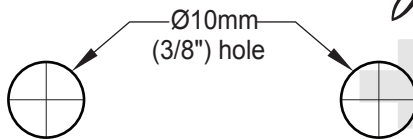

URBAN

TRILOCK
DEADBOLT | LOCKSET | PASSAGE SET

FOLD HERE

Fit here on door edge

template

Installation template for Gainsborough Trilock
URBAN SERIES

Gainsborough
ENTER WITH STYLE™

TEV1DOC01UM1
OCT '17

Installation template for Gainsborough Trilock

URBAN SERIES

template

Fit here on door edge

FOLD HERE

URBAN

TRILOCK

DEADBOLT | LOCKSET | PASSAGE SET