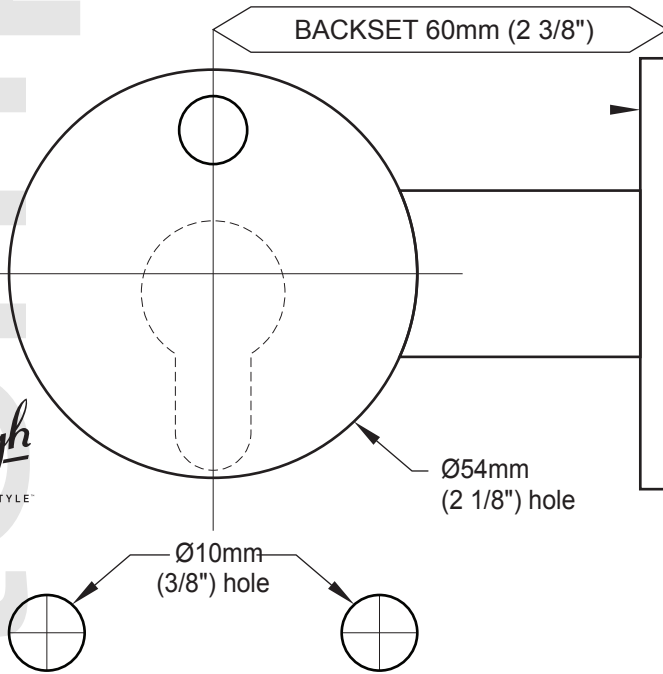

URBAN

TRILOCK
DEADBOLT | LOCKSET | PASSAGE SET

FOLD HERE

Fit here on door edge

template

Installation template for Gainsborough Trilock
URBAN SERIES

Gainsborough
ENTER WITH STYLE™

TEV1DOC01UM1
OCT '17

Installation template for Gainsborough Trilock

URBAN SERIES

template

Fit here on door edge

FOLD HERE

URBAN

TRILOCK

DEADBOLT | LOCKSET | PASSAGE SET